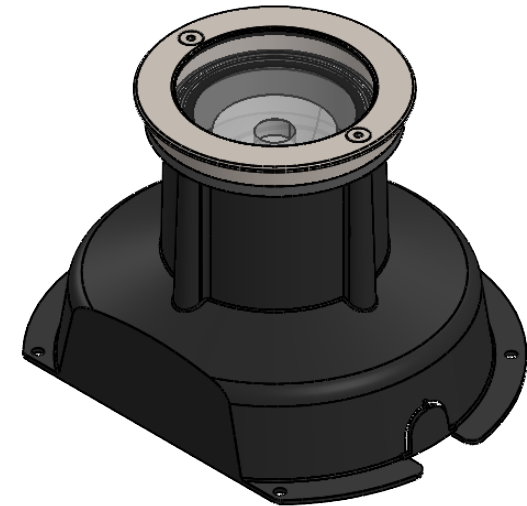

Description : MOON RECESSED ADJUSTABLE

Code : AL5325 - ALL GLASS Ver.

Scale : 1:3

SHEET 1 OF 3

Revision : 28

DIMENSIONS ARE IN MILLIMETERS [BRACKETED DIMENSIONS ARE IN INCHES]

**GRIVEN** 

<http://www.griven.com>

Description : MOON RECESSED ADJUSTABLE

Code : AL5325 - FRAME Ver.

Scale : 1:3

SHEET 2 OF 3

Revision : 28

DIMENSIONS ARE IN MILLIMETERS [BRACKETED DIMENSIONS ARE IN INCHES]

**GRIVEN** 

<http://www.griven.com>

Description : MOON RECESSED ADJUSTABLE

Code : AL5325 - DRIVEOVER Ver.

Scale : 1:3

SHEET 3 OF 3

Revision : 28

DIMENSIONS ARE IN MILLIMETERS [BRACKETED DIMENSIONS ARE IN INCHES]

**GRIVEN** 

<http://www.griven.com>