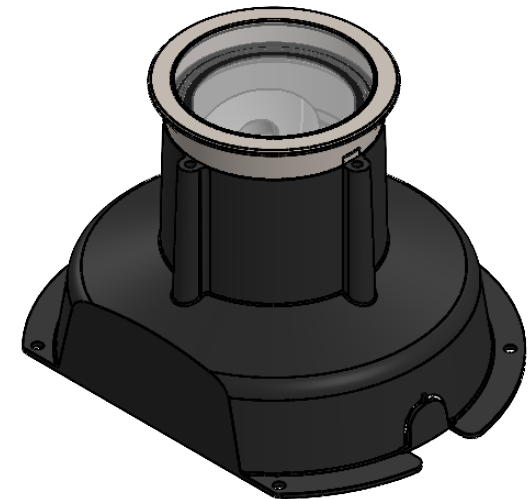

Description : MOON RECESSED ADJUSTABLE

Code : AL5325 - ALL GLASS Ver.

Scale : 1:3

SHEET 1 OF 3

Revision : 28

DIMENSIONS ARE IN MILLIMETERS [BRACKETED DIMENSIONS ARE IN INCHES]

**GRIVEN** 

<http://www.griven.com>

Description : MOON RECESSED ADJUSTABLE

Code : AL5325 - FRAME Ver.

Scale : 1:3

SHEET 2 OF 3

Revision : 28

DIMENSIONS ARE IN MILLIMETERS [BRACKETED DIMENSIONS ARE IN INCHES]

**GRIVEN** 

<http://www.griven.com>

Description : MOON RECESSED ADJUSTABLE

Code : AL5325 - DRIVEOVER Ver.

Scale : 1:3

SHEET 3 OF 3

Revision : 28

DIMENSIONS ARE IN MILLIMETERS [BRACKETED DIMENSIONS ARE IN INCHES]

**GRIVEN** 

<http://www.griven.com>