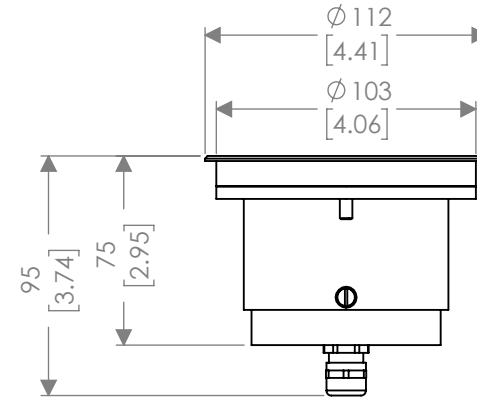

Description : MOON RECESSED ADJUSTABLE

Code : AL5325 - ALL GLASS Ver.

Scale : 1:3

SHEET 1 OF 3

Revision : 28

DIMENSIONS ARE IN MILLIMETERS [BRACKETED DIMENSIONS ARE IN INCHES]

**GRIVEN** 

<http://www.griven.com>

Description : MOON RECESSED ADJUSTABLE

Code : AL5325 - FRAME Ver.

Scale : 1:3

SHEET 2 OF 3

Revision : 28

DIMENSIONS ARE IN MILLIMETERS [BRACKETED DIMENSIONS ARE IN INCHES]

**GRIVEN** 

<http://www.griven.com>

Description : MOON RECESSED ADJUSTABLE

Code : AL5325 - DRIVEOVER Ver.

Scale : 1:3

SHEET 3 OF 3

Revision : 28

DIMENSIONS ARE IN MILLIMETERS [BRACKETED DIMENSIONS ARE IN INCHES]

**GRIVEN** 

<http://www.griven.com>