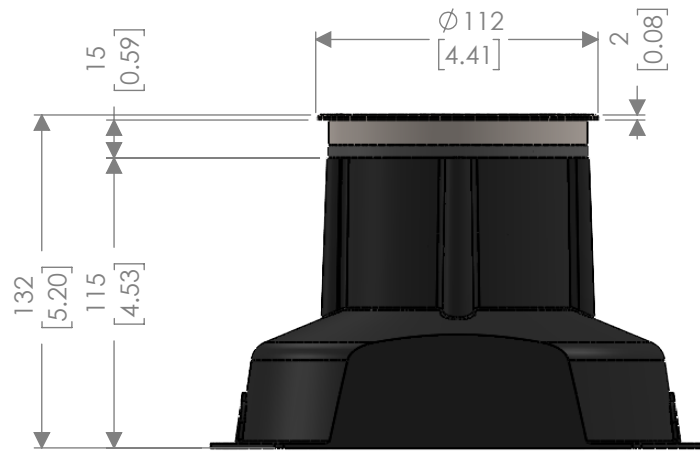

Description : MOON RECESSED ADJUSTABLE

Code : AL5325 - ALL GLASS Ver.

Scale : 1:3

SHEET 1 OF 3

Revision : 28

DIMENSIONS ARE IN MILLIMETERS [BRACKETED DIMENSIONS ARE IN INCHES]

**GRIVEN** 

<http://www.griven.com>

Description : MOON RECESSED ADJUSTABLE

Code : AL5325 - FRAME Ver.

Scale : 1:3

SHEET 2 OF 3

Revision : 28

DIMENSIONS ARE IN MILLIMETERS [BRACKETED DIMENSIONS ARE IN INCHES]

**GRIVEN** 

<http://www.griven.com>

Description : MOON RECESSED ADJUSTABLE

Code : AL5325 - DRIVEOVER Ver.

Scale : 1:3

SHEET 3 OF 3

Revision : 28

DIMENSIONS ARE IN MILLIMETERS [BRACKETED DIMENSIONS ARE IN INCHES]

**GRIVEN** 

<http://www.griven.com>