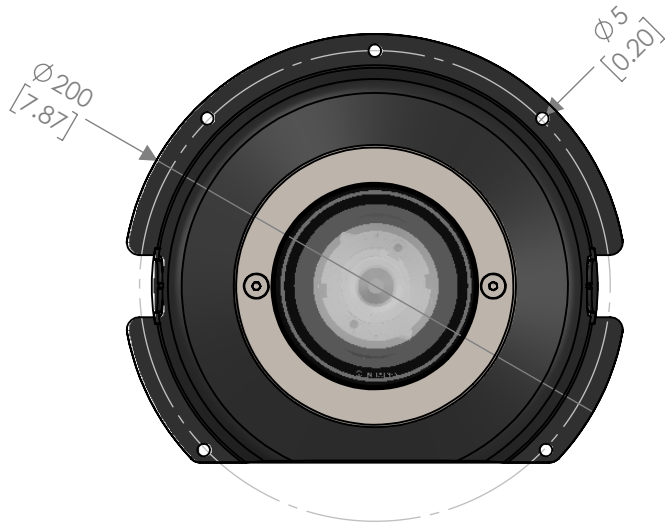

Description : MOON RECESSED ADJUSTABLE

Code : AL5325 - ALL GLASS Ver.

Scale : 1:3

SHEET 1 OF 3

Revision : 28

DIMENSIONS ARE IN MILLIMETERS [BRACKETED DIMENSIONS ARE IN INCHES]

**GRIVEN** 

<http://www.griven.com>

Description : MOON RECESSED ADJUSTABLE

Code : AL5325 - FRAME Ver.

Scale : 1:3

SHEET 2 OF 3

Revision : 28

DIMENSIONS ARE IN MILLIMETERS [BRACKETED DIMENSIONS ARE IN INCHES]

**GRIVEN** 

<http://www.griven.com>

Description : MOON RECESSED ADJUSTABLE

Code : AL5325 - DRIVEOVER Ver.

Scale : 1:3

SHEET 3 OF 3

Revision : 28

DIMENSIONS ARE IN MILLIMETERS [BRACKETED DIMENSIONS ARE IN INCHES]

**GRIVEN** 

<http://www.griven.com>