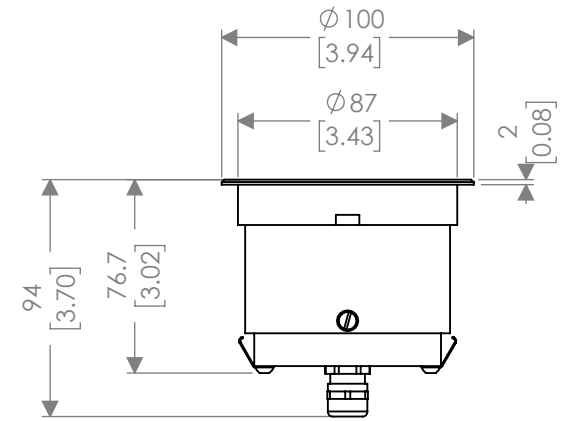

Description : MOON RECESSED ADJUSTABLE

Code : AL5325 - ALL GLASS Ver.

Scale : 1:3

SHEET 1 OF 3

Revision : 28

DIMENSIONS ARE IN MILLIMETERS [BRACKETED DIMENSIONS ARE IN INCHES]

**GRIVEN** 

<http://www.griven.com>

Description : MOON RECESSED ADJUSTABLE

Code : AL5325 - FRAME Ver.

Scale : 1:3

SHEET 2 OF 3

Revision : 28

DIMENSIONS ARE IN MILLIMETERS [BRACKETED DIMENSIONS ARE IN INCHES]

**GRIVEN** 

<http://www.griven.com>

Description : MOON RECESSED ADJUSTABLE

Code : AL5325 - DRIVEOVER Ver.

Scale : 1:3

SHEET 3 OF 3

Revision : 28

DIMENSIONS ARE IN MILLIMETERS [BRACKETED DIMENSIONS ARE IN INCHES]

**GRIVEN** 

<http://www.griven.com>