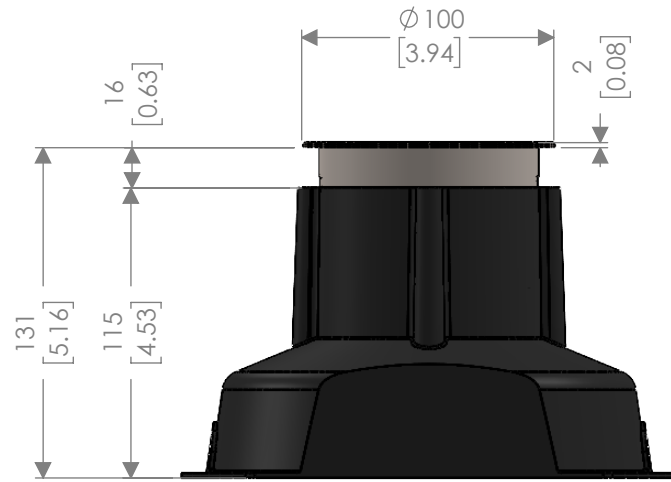

Description : MOON RECESSED ADJUSTABLE

Code : AL5325 - ALL GLASS Ver.

Scale : 1:3

SHEET 1 OF 3

Revision : 28

DIMENSIONS ARE IN MILLIMETERS [BRACKETED DIMENSIONS ARE IN INCHES]

**GRIVEN** 

<http://www.griven.com>

Description : MOON RECESSED ADJUSTABLE

Code : AL5325 - FRAME Ver.

Scale : 1:3

SHEET 2 OF 3

Revision : 28

DIMENSIONS ARE IN MILLIMETERS [BRACKETED DIMENSIONS ARE IN INCHES]

**GRIVEN** 

<http://www.griven.com>

Description : MOON RECESSED ADJUSTABLE

Code : AL5325 - DRIVEOVER Ver.

Scale : 1:3

SHEET 3 OF 3

Revision : 28

DIMENSIONS ARE IN MILLIMETERS [BRACKETED DIMENSIONS ARE IN INCHES]

**GRIVEN** 

<http://www.griven.com>